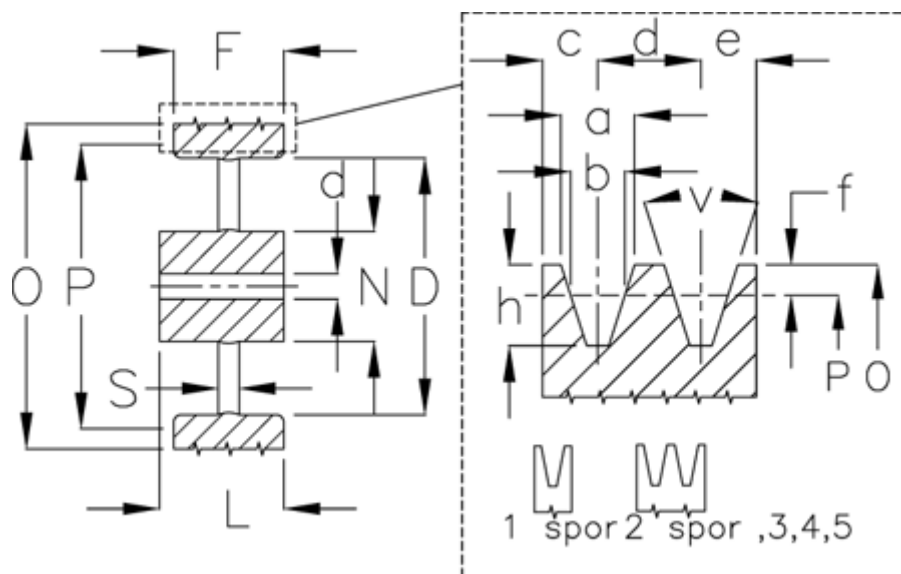

Article number: 60410240002

Description: V-belt pulley, no bore C 400/2

Measures

D	= 343	S	= 20
d	= 25	Type	= C
F	= 59.5		
L	= 70		
N	= 110		
Number of ribs	= 2		
O	= 409.6		
P	= 400		